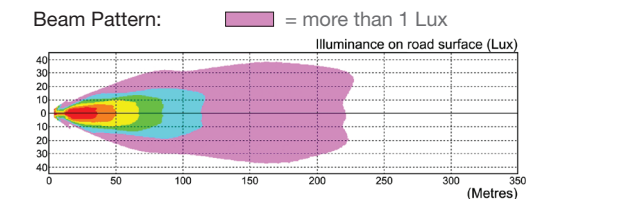

DLX760

7.6" HID Driving Lamp

Sealed Connector

Product Specifications

Effective Output: 2715 Lumens
 All other specifications are the same as the DLX680 (see above)

Part #	Description
STARR-DLX760-B	7.6" HID Driving Lamp with Black Frame, Each
STARR-DLX760REF	Replacement Reflector and Lens Assembly for DLX760
STARR-DLX760H	Replacement Housing for DLX760
STARR-DLX760BF	Black Frame for DLX760
STARR-DLX760RF	Red Frame for DLX760