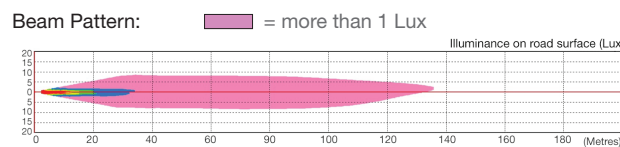

Part #	Description
STARR-LBAR880-B	8.8" LED Driving Lightbar, Black, Each
STARR-LBAR880-C	8.8" LED Driving Lightbar, Chrome, Each

LED400R

4" LED Driving Lamp

Sealed Connector

Product Specifications

Raw Output: 1600 Lumens
 Effective Output: 870 Lumens
 Input Voltage: 12 – 24 DC
 Current Draw: 1.4 A/0.7A @ 12V DC
 Lens Material: Polycarbonate
 Mounting: Reversible Steel Mounting Bracket
 Warranty: 1 Year
 Standards: SAE (Y) J581, EMI (Class 3) & IP65 Compliant