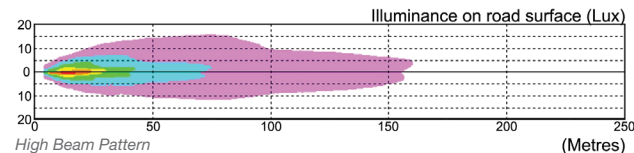

Product Specifications

Raw Output: 1000/1300 Lumens (Low Beam/High Beam)
Effective Output: 835/1130 Lumens (Low Beam/High Beam)
Input Voltage: 12V DC
Current Draw: 4.4 Amps @ 12V DC on low beam
5.3 Amps @ 12V DC on high beam
Lens Material: Glass
Mounting: Replaces H4656 Sealed Beam*
Warranty: 1 Year
Standards: SAE & DOT Compliant

Beam Patterns: = more than 1 Lux

Part #	Description
STARR-HR4656	4"x6" Halogen High/Low Beam Reflector Headlamp, Each 9007 Bulb and Heavy Duty 14 Gauge Wiring Adapter Included