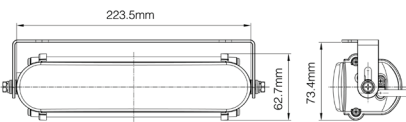

Part #	Description
STARR-LED4656	4"x6" LED Low Beam Headlight, Chrome
STARR-LED4651	4"x6" LED High Beam Headlight, Chrome

Plug and play installation

LBAR880

8.8" LED Driving Light Bar

Chrome

Black

Sealed Connector