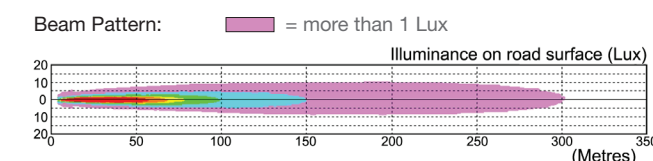

Part #	Description
STARR-LED700-B	7" LED Driving Lamp, Black, Each
STARR-LED700-C	7" LED Driving Lamp, Chrome, Each

Product Specifications

Raw Output:	2550 Lumens
Effective Output:	2100 Lumens
Input Voltage:	9V – 33V DC
Current Draw:	3.2 Amps @ 12V DC
Lens Material:	Polycarbonate
Mounting:	Universal Stainless Steel Mounting Bracket
Warranty:	1 Year
Standards:	SAE (Y) J581, EMI (Class 3) & IP68 Compliant