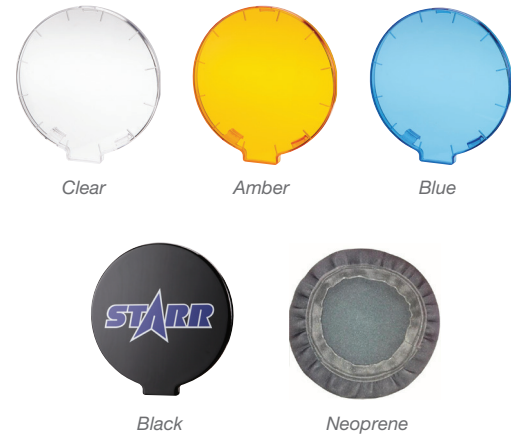

Beam Patterns: = more than 1 Lux

Part #	Description
STARR-HR6054	5"x7" Halogen Reflector Headlamp, Each H4 bulb included

HR6024

7" Halogen Reflector Headlamp

Product Specifications

Raw Output: 910/1500 Lumens (Low Beam/High Beam)
 Effective Output: 760/1230 Lumens (Low Beam/High Beam)
 Input Voltage: 12V DC
 Current Draw: 4.6 Amps @ 12V DC on low beam
 5.0 Amps @ 12V DC on high beam
 Lens Material: Polycarbonate
 Mounting: Replaces H6024 Sealed Beam
 Warranty: 1 Year
 Standards: SAE & DOT Compliant

Beam Patterns: = more than 1 Lux

Part #	Description
STARR-HR6024	7" Halogen Reflector Headlamp, Each H4 bulb included

HR5006

5.75" Halogen Reflector Headlamp

Product Specifications

Raw Output: 1000/1350 Lumens (Low Beam/High Beam)
 Effective Output: 830/1120 Lumens (Low Beam/High Beam)
 Input Voltage: 12V DC
 Current Draw: 4.4 Amps @ 12V DC on low beam
 5.3 Amps @ 12V DC on high beam
 Lens Material: Glass
 Mounting: Replaces H5006 Sealed Beam
 Warranty: 1 Year
 Standards: SAE & DOT Compliant

Beam Patterns: = more than 1 Lux

Part #	Description
STARR-HR5006	5.75" Halogen Reflector Headlamp, Each 9007 Bulb and Heavy Duty 14 Gauge Wiring Adapter Included

HID & Halogen Driving Lamp Accessories See pages 9 for HID & Halogen Driving Lamps

Covers and Filters for DLX680 and DLH680

Part #	Description
STARR-DL680CC	Clear Polycarbonate Cover for DLX680 and DLH680, Each
STARR-DL680CA	Amber Polycarbonate Filter for DLX680 and DLH680, Each
STARR-DL680CB	Blue Polycarbonate Filter for DLX680 and DLH680, Each
STARR-DL680CBLK	Black Polycarbonate Cover for DLX680 and DLH680, Each
STARR-SC-S	Neoprene Soft Cover for Small (5"-7") Driving Lamps, Each