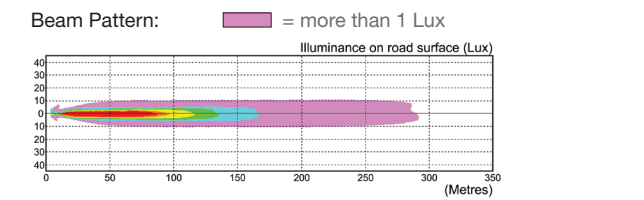

Sealed Connector

Product Specifications

Raw Output: 1410 Lumens
Effective Output: 1190 Lumens
Input Voltage: 12V DC
Current Draw: 4.6 Amps @ 12V DC
Lens Material: Glass (optional clear PC covers available)
Mounting: Universal Galvanized Steel Mounting Bracket
Warranty: 1 Year
Standards: SAE (Y) J581 Compliant