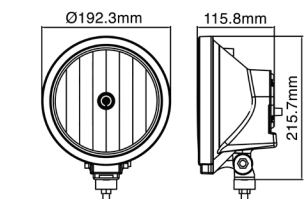

LED Headlamps & Driving Lamps

HID & Halogen Driving Lamps

LED4656 / LED 4651

4" x 6" Projector Lens LED Headlamp

Product Specifications

Raw Output: 2800 Lumens (LED4656) / 2590 (LED4651)
Effective Output: 900 Lumens (LED4656) / 750 (LED4651)
Input Voltage: 12 – 24V DC
Current Draw: 2.7A/1.3A (LED4656) / 1.7A/0.8A (LED4651)
Lens Material: Polycarbonate
Mounting: Replaces H4656 & H4651 Sealed Beams
Warranty: 1 Year
Standards: SAE (Y) J581, EMI (Class 3) & IP68 Compliant

Part #	Description
STARR-LED4656	4"x6" LED Low Beam Headlight, Chrome
STARR-LED4651	4"x6" LED High Beam Headlight, Chrome

Plug and play installation

LBAR880

8.8" LED Driving Light Bar

Product Specifications

Raw Output: 1360 Lumens
Effective Output: 1100 Lumens
Input Voltage: 9V – 33V DC
Current Draw: 1.2 Amps @ 12V DC
Lens Material: Polycarbonate
Mounting: Reversible Steel Mounting Bracket
Warranty: 1 Year
Standards: SAE (Y) J581, EMI (Class 3) & IP68 Compliant

Part #	Description
STARR-LBAR880-B	8.8" LED Driving Lightbar, Black, Each
STARR-LBAR880-C	8.8" LED Driving Lightbar, Chrome, Each

LED400R

4" LED Driving Lamp

Product Specifications

Raw Output: 1600 Lumens
Effective Output: 870 Lumens
Input Voltage: 12 – 24 DC
Current Draw: 1.4 A/0.7A @ 12V DC
Lens Material: Polycarbonate
Mounting: Reversible Steel Mounting Bracket
Warranty: 1 Year
Standards: SAE (Y) J581, EMI (Class 3) & IP65 Compliant

Part #	Description
STARR-LED400	4" LED Driving Lamp, Pair

DLX680

6.8" HID Driving Lamp

Product Specifications