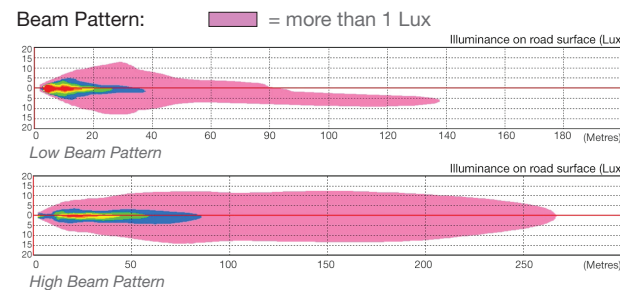

LED4656 Low Beam

LED4651 High Beam

Product Specifications

Raw Output: 2800 Lumens (LED4656) / 2590 (LED4651)
 Effective Output: 900 Lumens (LED4656) / 750 (LED4651)
 Input Voltage: 12 – 24V DC
 Current Draw: 2.7A/1.3A (LED4656) / 1.7A/0.8A (LED4651)
 Lens Material: Polycarbonate
 Mounting: Replaces H4656 & H4651 Sealed Beams
 Warranty: 1 Year
 Standards: SAE (Y) J581, EMI (Class 3) & IP68 Compliant