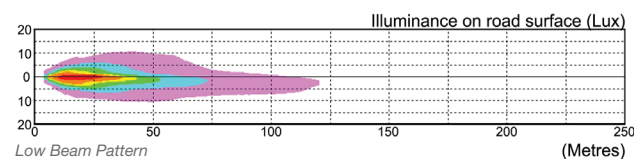

Product Specifications

Raw Output: 1000/1300 Lumens (Low Beam/High Beam)
Effective Output: 835/1130 Lumens (Low Beam/High Beam)
Input Voltage: 12V DC
Current Draw: 4.4 Amps @ 12V DC on low beam
5.3 Amps @ 12V DC on high beam
Lens Material: Glass
Mounting: Replaces H4656 Sealed Beam*
Warranty: 1 Year
Standards: SAE & DOT Compliant

Beam Patterns: = more than 1 Lux

Part #	Description
STARR-HR4656	4"x6" Halogen High/Low Beam Reflector Headlamp, Each 9007 Bulb and Heavy Duty 14 Gauge Wiring Adapter Included