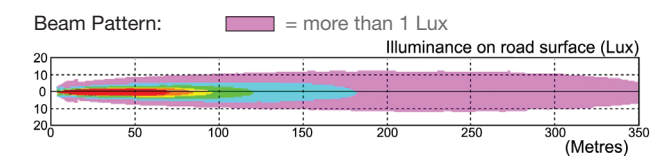

Part #	Description
STARR-LED900-B	9" LED Driving Lamp, Black, Each
STARR-LED900-C	9" LED Driving Lamp, Chrome, Each