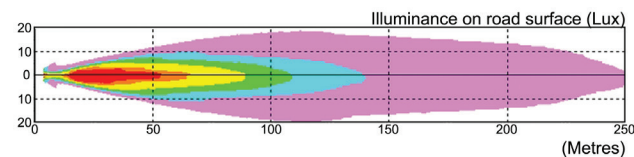

Product Specifications

Raw Output: 1700 Lumens
Effective Output: 1380 Lumens
Input Voltage: 12V DC
Current Draw: 5.4 Amps @ 12V DC
Lens Material: Glass
Mounting: Replaces H4651 Sealed Beam*
Warranty: 1 Year
Standards: SAE & DOT Compliant

Beam Pattern: = more than 1 Lux

Part #	Description
STARR-HR4651	4"x6" High Beam Halogen Reflector Headlamp, Each 9005 Bulb and Heavy Duty 14 Gauge Wiring Adapter Included

*May not fit some factory headlamp buckets. See the Headlamp Bucket Assembly and Headlamp Bucket Extension items in the Featured Products section.