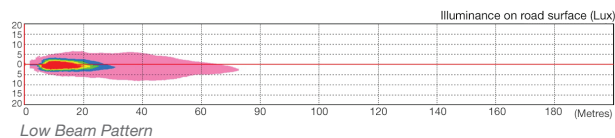

LED389 LED Headlamp

Introducing the new STARR-LED389 headlamp assembly for Peterbilt heavy duty trucks. The DOT/SAE compliant LED389 headlamp is a plug & play replacement for the stock halogen headlamp assemblies found in several models of Peterbilt trucks. These headlamps feature all LED low & high beam, amber turn signal and a DRL white halo "eyebrow", and are available in either a chrome face or black face finish.

Our second generation brighter version of this headlamp is the result of a year of driver field testing in some of the harshest climates in Canada and Alaska.

Features:

- Fits Peterbilt Model 567, 388, 389, and 367 trucks
- SAE/DOT compliant – Road legal in Canada and USA
- Plug and Play installation
- 100% LED Low beam, high beam, turn signal and marker light
- New Gen 2 LED chipset features a 66% brighter high beam
- Pure white LED light for superior visibility compared with halogen headlights
- 1 year warranty
- Available exclusively through Pacesetter Products.
- Heated lens option available Fall-Winter of 2018!

Product Specifications

Low Beam Raw Output:	940 Lumens
Low Beam Effective Output:	800 Lumens
High Beam Raw Output:	1463 Lumens
High Beam Effective Output:	1110 Lumens
Input Voltage:	9V – 17V DC
Low Beam Current Draw:	2.05 Amps @ 12V DC
High Beam Current Draw:	2.7 Amps @ 12V DC
Lens Material:	Polycarbonate
Mounting:	Drop-in assembly
Warranty:	1 Year
Standards:	SAE & DOT Compliant