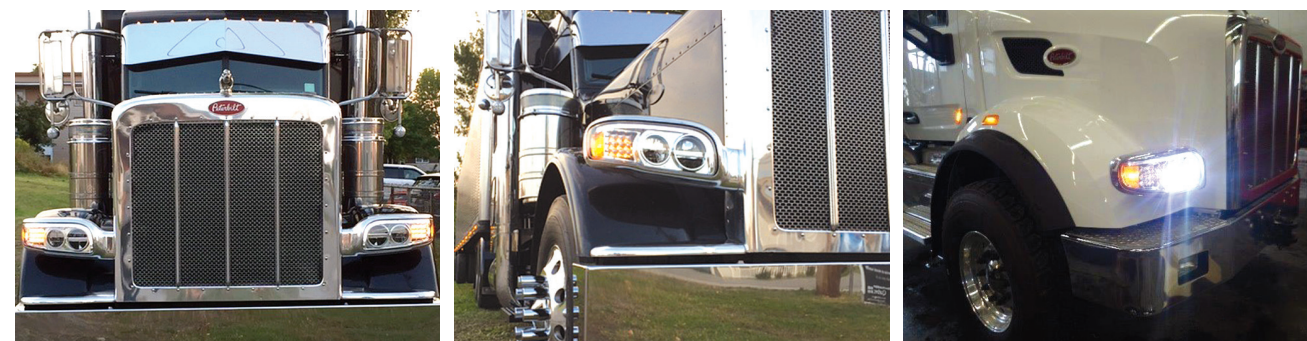

Product Specifications

Low Beam Raw Output:	940 Lumens
Low Beam Effective Output:	800 Lumens
High Beam Raw Output:	1463 Lumens
High Beam Effective Output:	1110 Lumens
Input Voltage:	9V – 17V DC
Low Beam Current Draw:	2.05 Amps @ 12V DC
High Beam Current Draw:	2.7 Amps @ 12V DC
Lens Material:	Polycarbonate
Mounting:	Drop-in assembly
Warranty:	1 Year
Standards:	SAE & DOT Compliant

Part #	Description
STARR-LED389B-L	Peterbilt 389 LED Headlamp Assembly, Black, Left, Each
STARR-LED389B-R	Peterbilt 389 LED Headlamp Assembly, Black, Right, Each
STARR-LED389C-L	Peterbilt 389 LED Headlamp Assembly, Chrome, Left, Each
STARR-LED389C-R	Peterbilt 389 LED Headlamp Assembly, Chrome, Right, Each
STARR-LED389HB-L	Peterbilt 389 Heated lens LED Headlamp, Black, Left, Each*
STARR-LED389HB-R	Peterbilt 389 Heated lens LED Headlamp, Black, Right, Each*
STARR-LED389HC-L	Peterbilt 389 Heated lens LED Headlamp, Chrome, Left, Each*
STARR-LED389HC-R	Peterbilt 389 Heated lens LED Headlamp, Chrome, Right, Each*

*Note: Heated lens headlamps available in 2019. Contact Pacesetter for more info.