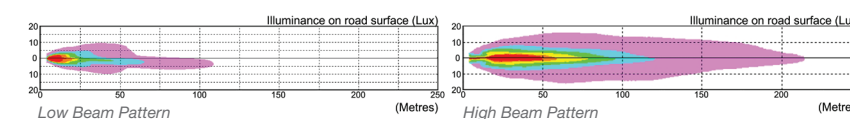

Product Specifications

Raw Output: 910/1500 Lumens (Low Beam/High Beam)
Effective Output: 760/1230 Lumens (Low Beam/High Beam)
Input Voltage: 12V DC
Current Draw: 4.6 Amps @ 12V DC on low beam
5.0 Amps @ 12V DC on high beam
Lens Material: Polycarbonate
Mounting: Replaces H6024 Sealed Beam
Warranty: 1 Year
Standards: SAE & DOT Compliant

Beam Patterns: = more than 1 Lux

Part #	Description
STARR-HR6024	7" Halogen Reflector Headlamp, Each H4 bulb included