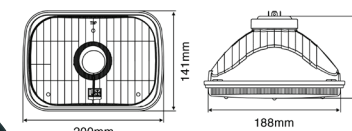

HR6054

5"x7" Halogen Reflector Headlamp