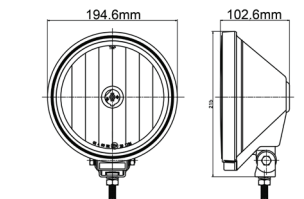

Sealed Connector