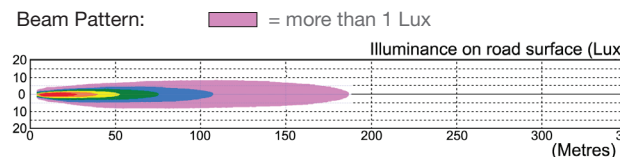

Product Specifications

Raw Output: 1360 Lumens
Effective Output: 1100 Lumens
Input Voltage: 9V – 33V DC
Current Draw: 1.2 Amps @ 12V DC
Lens Material: Polycarbonate
Mounting: Reversible Steel Mounting Bracket
Warranty: 1 Year
Standards: SAE (Y) J581, EMI (Class 3) & IP68 Compliant

Part #	Description
STARR-LBAR880-B	8.8" LED Driving Lightbar, Black, Each
STARR-LBAR880-C	8.8" LED Driving Lightbar, Chrome, Each