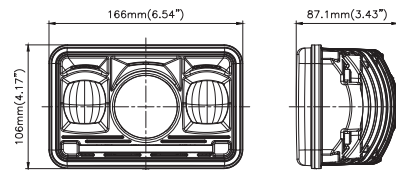

LED4656 Low Beam

LED4651 High Beam

Product Specifications

Raw Output: 2800 Lumens (LED4656) / 2590 (LED4651)
 Effective Output: 900 Lumens (LED4656) / 750 (LED4651)
 Input Voltage: 12 – 24V DC
 Current Draw: 2.7A/1.3A (LED4656) / 1.7A/0.8A (LED4651)
 Lens Material: Polycarbonate
 Mounting: Replaces H4656 & H4651 Sealed Beams
 Warranty: 1 Year
 Standards: SAE (Y) J581, EMI (Class 3) & IP68 Compliant