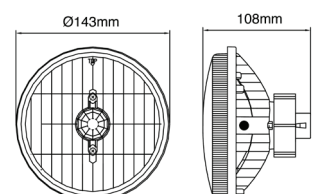

HR5006

5.75" Halogen Reflector Headlamp