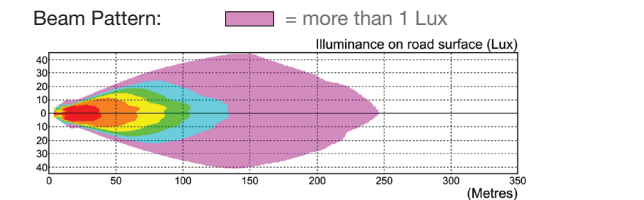

Part #	Description
STARR-LED400	4" LED Driving Lamp, Pair

DLX680

6.8" HID Driving Lamp

Sealed Connector

Product Specifications

Raw Output: 3200 Lumens
 Effective Output: 2730 Lumens
 Input Voltage: 12V DC
 Current Draw: 2.9 Amps @ 12V DC
 Lens Material: Glass (optional clear PC covers available)
 Mounting: Universal Stainless Steel Mounting Bracket
 Bulb: Genuine Philips D1S Bulb
 Warranty: 30 Days: Total Replacement
 1 Year: Component Replacement
 Standards: SAE (Y) J581, EMI (Class 3) Compliant