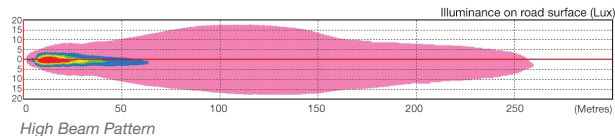

LED389 LED Headlamp

Introducing the new STARR-LED389 headlamp assembly for Peterbilt heavy duty trucks. The DOT/SAE compliant LED389 headlamp is a plug & play replacement for the stock halogen headlamp assemblies found in several models of Peterbilt trucks. These headlamps feature all LED low & high beam, amber turn signal and a DRL white halo "eyebrow", and are available in either a chrome face or black face finish.

Our second generation brighter version of this headlamp is the result of a year of driver field testing in some of the harshest climates in Canada and Alaska.

Features:

- Fits Peterbilt Model 567, 388, 389, and 367 trucks
- SAE/DOT compliant – Road legal in Canada and USA
- Plug and Play installation
- 100% LED Low beam, high beam, turn signal and marker light
- New Gen 2 LED chipset features a 66% brighter high beam
- Pure white LED light for superior visibility compared with halogen headlights
- 1 year warranty
- Available exclusively through Pacesetter Products.
- Heated lens option available Fall-Winter of 2018!

Product Specifications

Low Beam Raw Output:	940 Lumens
Low Beam Effective Output:	800 Lumens
High Beam Raw Output:	1463 Lumens
High Beam Effective Output:	1110 Lumens
Input Voltage:	9V – 17V DC
Low Beam Current Draw:	2.05 Amps @ 12V DC
High Beam Current Draw:	2.7 Amps @ 12V DC
Lens Material:	Polycarbonate
Mounting:	Drop-in assembly
Warranty:	1 Year
Standards:	SAE & DOT Compliant