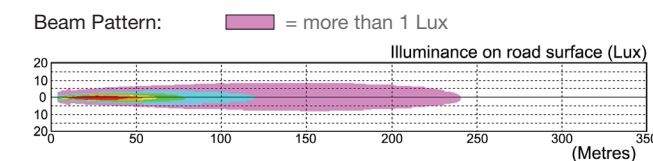

Part #	Description
STARR-LED500-B	5" LED Driving Lamp, Black, Each
STARR-LED500-C	5" LED Driving Lamp, Chrome, Each

Product Specifications

Raw Output:	1700 Lumens
Effective Output:	1300 Lumens
Input Voltage:	9V – 33V DC
Current Draw:	2.2 Amps @ 12V DC
Lens Material:	Polycarbonate
Mounting:	Universal Stainless Steel Mounting Bracket
Warranty:	1 Year
Standards:	SAE (Y) J581, EMI (Class 3) & IP68 Compliant