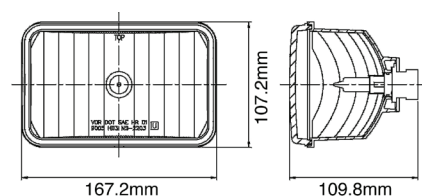

HR4651

4"x6" High Beam Halogen Reflector Headlamp