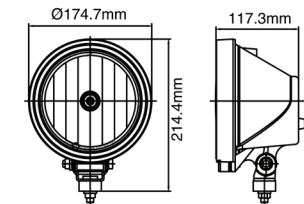

Sealed Connector