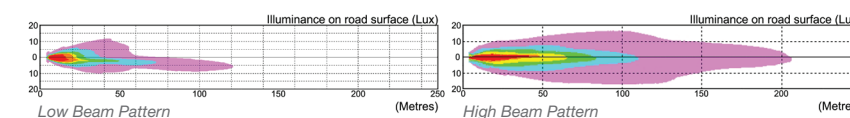

Product Specifications

Raw Output: 910/1500 Lumens (Low Beam/High Beam)
Effective Output: 780/1260 Lumens (Low Beam/High Beam)
Input Voltage: 12V DC
Current Draw: 4.6 Amps @ 12V DC on low beam
5.0 Amps @ 12V DC on high beam
Lens Material: Polycarbonate
Mounting: Replaces H6054 Sealed Beam
Warranty: 1 Year
Standards: SAE & DOT Compliant

Beam Patterns: = more than 1 Lux

Part #	Description
STARR-HR6054	5"x7" Halogen Reflector Headlamp, Each H4 bulb included