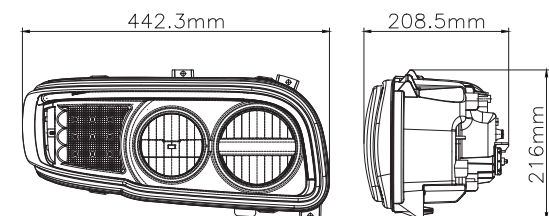

LED389 LED Headlamp

Introducing the new STARR-LED389 headlamp assembly for Peterbilt heavy duty trucks. The DOT/SAE compliant LED389 headlamp is a plug & play replacement for the stock halogen headlamp assemblies found in several models of Peterbilt trucks. These headlamps feature all LED low & high beam, amber turn signal and a DRL white halo "eyebrow", and are available in either a chrome face or black face finish.

Our second generation brighter version of this headlamp is the result of a year of driver field testing in some of the harshest climates in Canada and Alaska.

Features:

- Fits Peterbilt Model 567, 388, 389, and 367 trucks
- SAE/DOT compliant – Road legal in Canada and USA
- Plug and Play installation
- 100% LED Low beam, high beam, turn signal and marker light
- New Gen 2 LED chipset features a 66% brighter high beam
- Pure white LED light for superior visibility compared with halogen headlights
- 1 year warranty
- Available exclusively through Pacesetter Products.
- Heated lens option available Fall-Winter of 2018!

Product Specifications

Low Beam Raw Output:	940 Lumens
Low Beam Effective Output:	800 Lumens
High Beam Raw Output:	1463 Lumens
High Beam Effective Output:	1110 Lumens
Input Voltage:	9V – 17V DC
Low Beam Current Draw:	2.05 Amps @ 12V DC
High Beam Current Draw:	2.7 Amps @ 12V DC
Lens Material:	Polycarbonate
Mounting:	Drop-in assembly
Warranty:	1 Year
Standards:	SAE & DOT Compliant