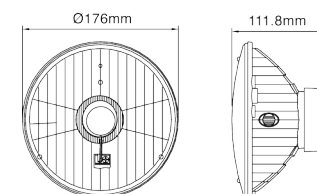

HR6024

7" Halogen Reflector Headlamp