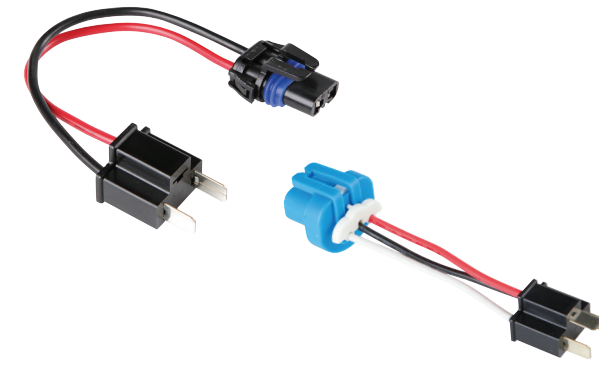

Headlamp Accessories

9005ADP
Heavy Duty Wiring Adaptor for HR4651

Part #	Description
STARR-9005ADP	14 Gauge Wiring Adaptor for HR4651

9007ADP
Heavy Duty Wiring Adaptor for HR4656 & HR5006

Part #	Description
STARR-9007ADP	14 Gauge Wiring Adaptor for HR4656 & HR5006

Driving Lamp Accessories