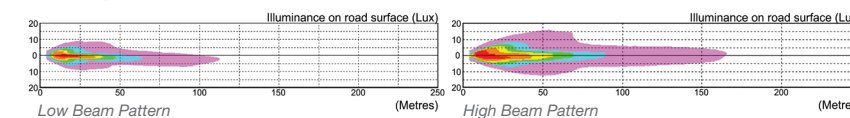

Product Specifications

Raw Output: 1000/1350 Lumens (Low Beam/High Beam)
Effective Output: 830/1120 Lumens (Low Beam/High Beam)
Input Voltage: 12V DC
Current Draw: 4.4 Amps @ 12V DC on low beam
5.3 Amps @ 12V DC on high beam
Lens Material: Glass
Mounting: Replaces H5006 Sealed Beam
Warranty: 1 Year
Standards: SAE & DOT Compliant

Beam Patterns: = more than 1 Lux