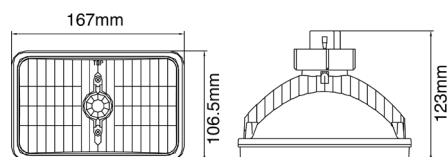

Product Specifications

Raw Output: 1000/1300 Lumens (Low Beam/High Beam)
 Effective Output: 835/1130 Lumens (Low Beam/High Beam)
 Input Voltage: 12V DC
 Current Draw: 4.4 Amps @ 12V DC on low beam
 5.3 Amps @ 12V DC on high beam
 Lens Material: Glass
 Mounting: Replaces H4656 Sealed Beam*
 Warranty: 1 Year
 Standards: SAE & DOT Compliant