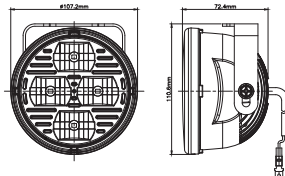

Sealed Connector